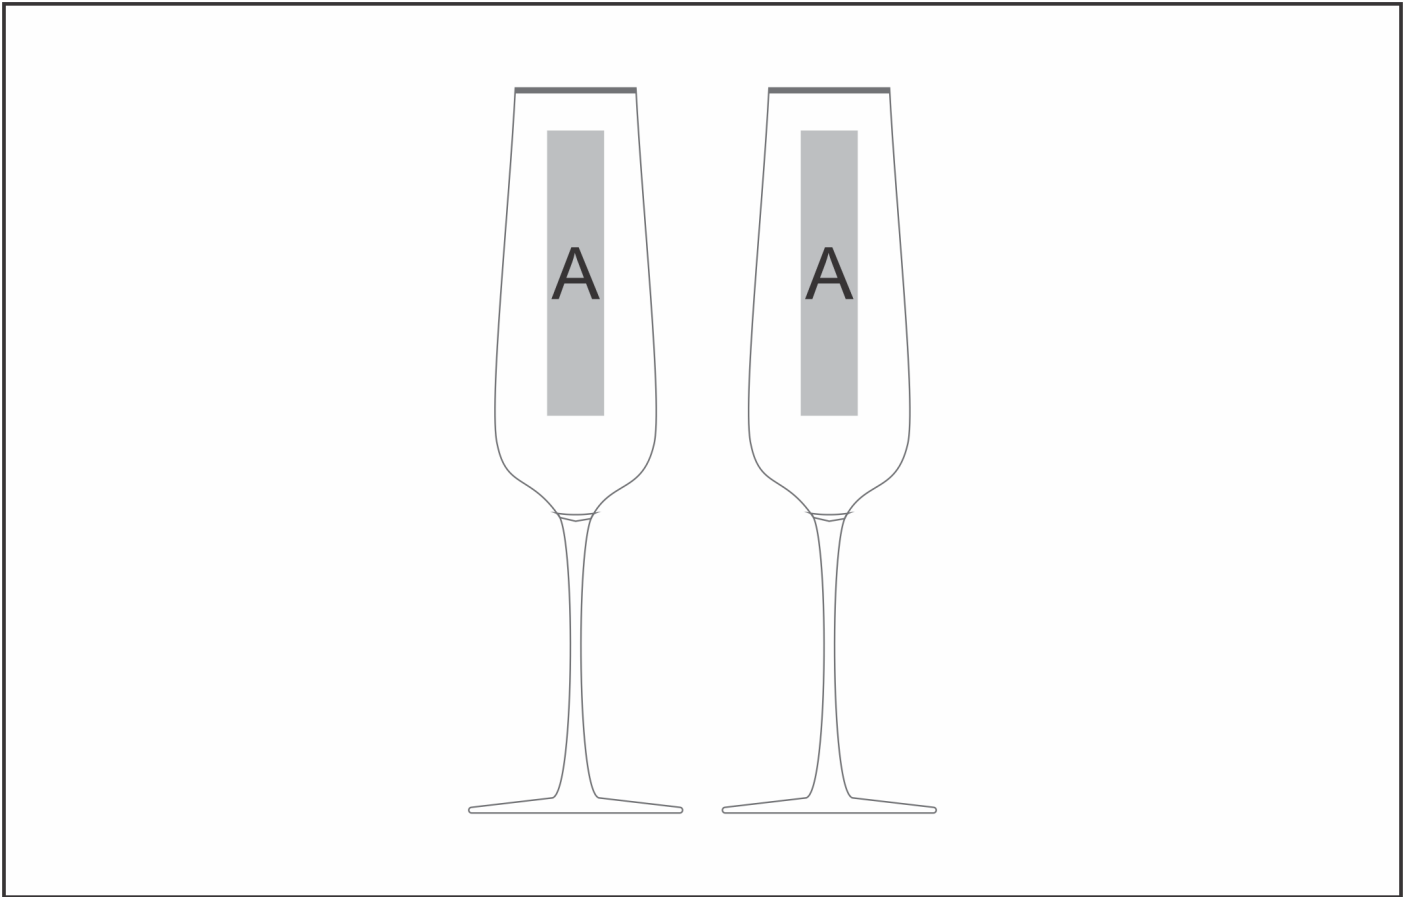

AC-2375

Andy Cartwright Afrique Dusk Champagne Glass Set

Need to know:

Laser Colour: Tonal

Please Note: Laser colour may appear white in different lighting due to tint on glass.

Branding Options:

Position A

1. Laser Engraving (LC)

N/A

Size: 20mm wide x 100mm high